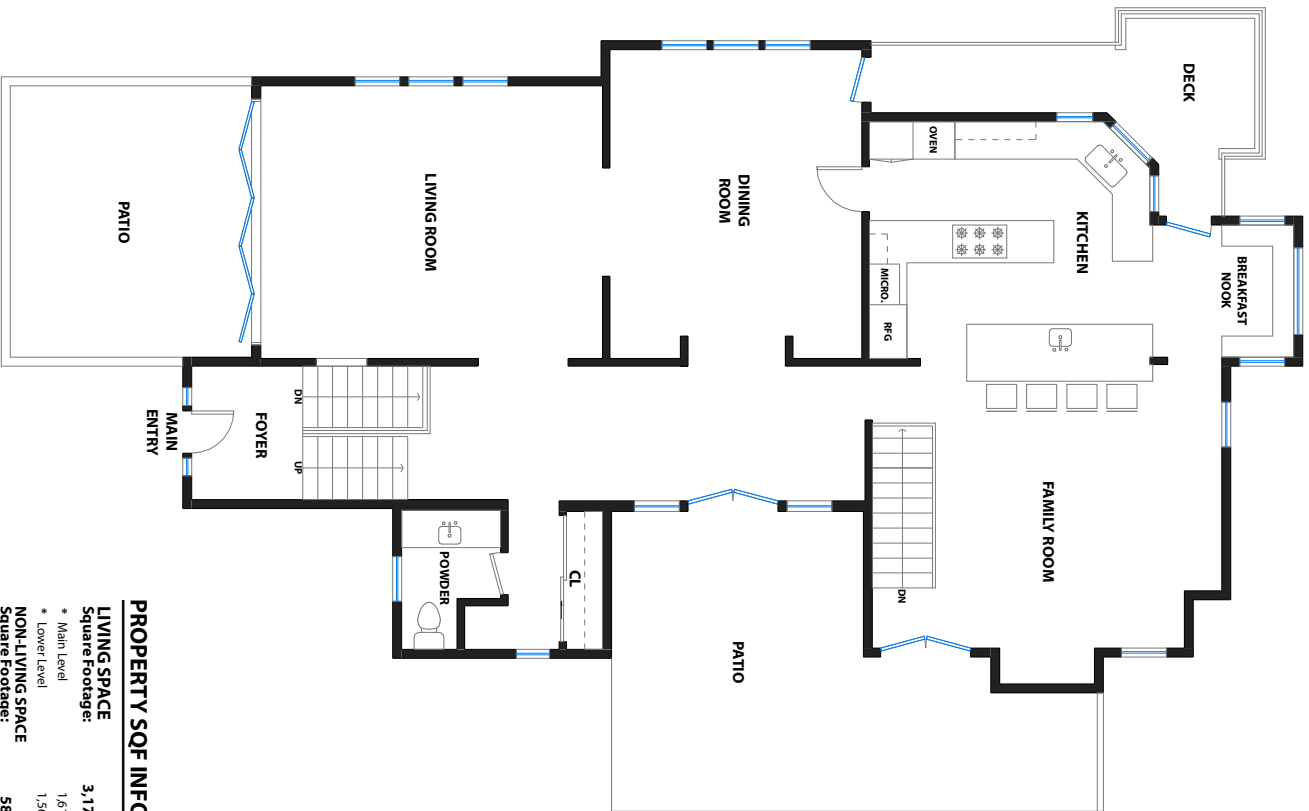

137 HILLSIDE AVENUE

KENTFIELD, CALIFORNIA

MAIN LEVEL

PROPERTY SQF INFORMATION

LIVING SPACE	3,174 Sq Ft*
Square Footage:	1,612
* Main Level	
* Lower Level	1,562
NON-LIVING SPACE	580 Sq Ft*
Square Footage:	484
* Garage	96
* Storage Area	
APPROXIMATE TOTAL	
LIVING & NON-LIVING SPACE	
Square Footage:	3,754 Sq Ft*

LOWER LEVEL